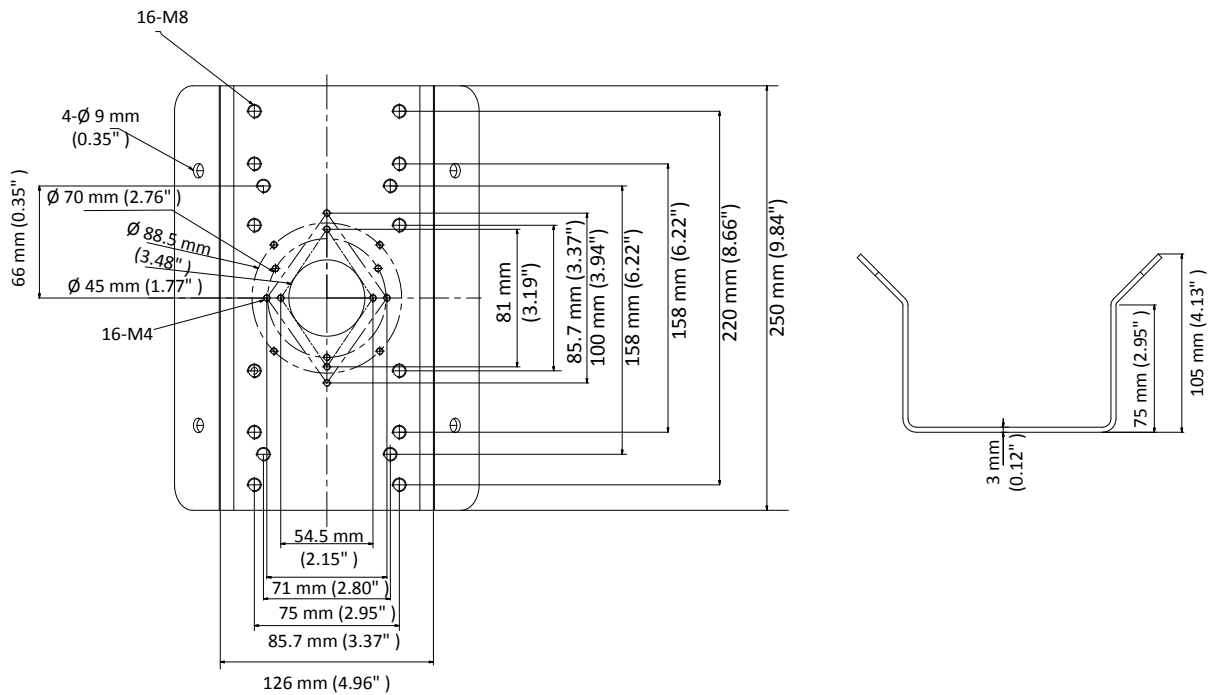

### Corner Mount

#### Dimension

#### Parameter

Model	DS-1276ZJ-SUS
Parameters	Corner Mount
Appearance	Hikvision White
Material	Stainless Steel
Dimension	126 mm × 105 mm × 250 mm (4.96" × 4.13" × 9.84")
Weight	1990 g (4.39 lb.)

#### Note

- The mount should be installed on the flat surface.
- The waterproof rubber is necessary for the outdoor application.
- The wall must be capable of supporting at least 3 times as much as the total weight of the camera, and the mount.
- The mount's maximum load capacity is 10 kg (22 lb.).